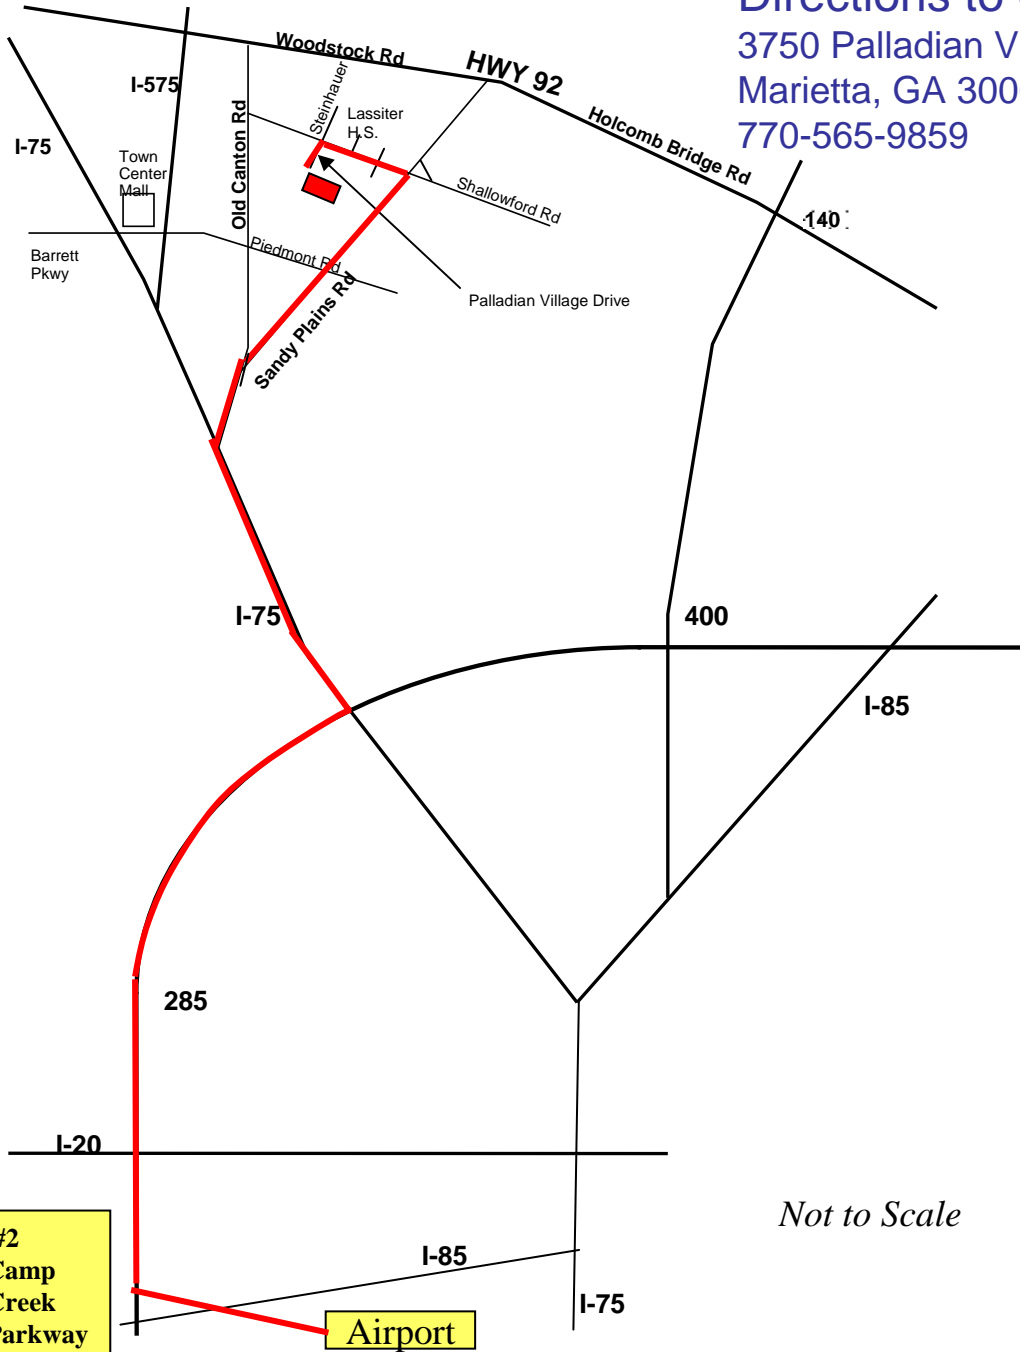

Directions to SA Technologies

3750 Palladian Village Drive, Bldg 600

Marietta, GA 30066

770-565-9859

Directions from the Airport

Take 85 North
400 North (50¢ toll)
Go to Exit #7B - West
to Roswell (Holcomb Bridge Road)
Follow through Roswell for about 5-6 miles
Holcomb Bridge will turn into
Crossville Road and then Woodstock
Road (it is consistently labeled as 92)
Turn Left onto Sandy Plains Road
(there is a large Kroger's on the corner just
before)
Go south to Shallowford Road - Turn right
At the third light turn left on Palladian Village Drive.
(The road is called Steinhauer to the right)
We are at the end.

Directions From the North

Take 575 South
Exit #4 East (Woodstock Rd - 92)
Follow for 5-6 miles
past Old Canton Road and Trickum Road
Turn Right on Sandy Plains Rd
(there is a large Kroger's on the corner just
after)
Go south to Shallowford Road - Turn right
At the third light turn left on Palladian Village Drive.
(The road is called Steinhauer to the right)
We are at the end.

Directions From the West/South

285 North
75 North
Exit #267A -Canton Road Connector
Right at First Light (Sandy Plains Road)
Go up Sandy Plains about 5-6 miles
Turn left on Shallowford Road
At the third light turn left on Palladian Village Drive.
(The road is called Steinhauer to the right)
We are at the end.

#2
Camp
Creek
Parkway

Airport

Not to Scale